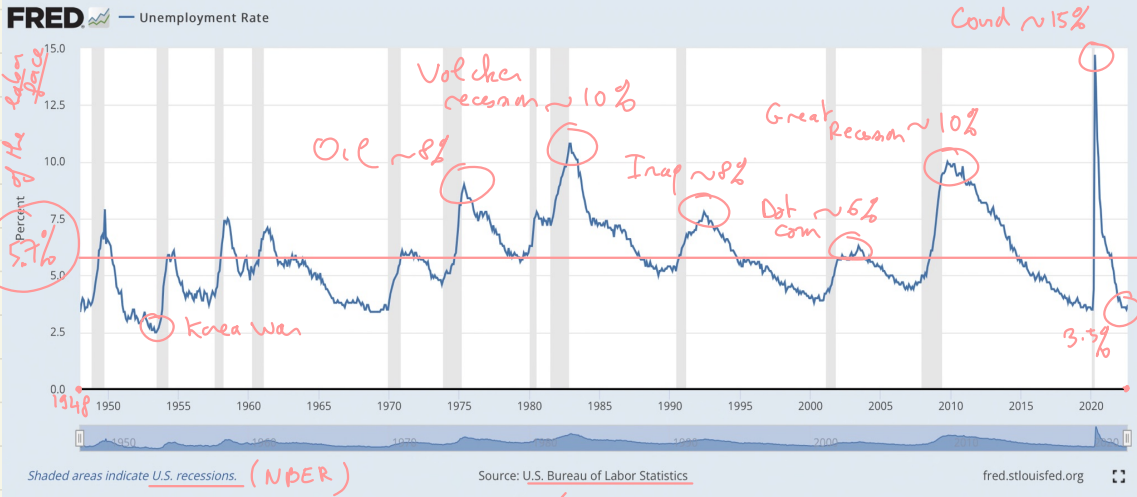

Prevalence of Unemployed Workers

Pascal Michailat

<https://www.pascalmichailat.org/t5.html>

Definition of unemployed

- > 16 years old
- reside in 50 US states
- not in armed forces
- not in mental / penal institution

part of civilian population

Unemployed if:

- no job
- ready to work
- actively searching for a job in past 4 weeks

From Current Population Survey (CPS)

World War 2 + peace.