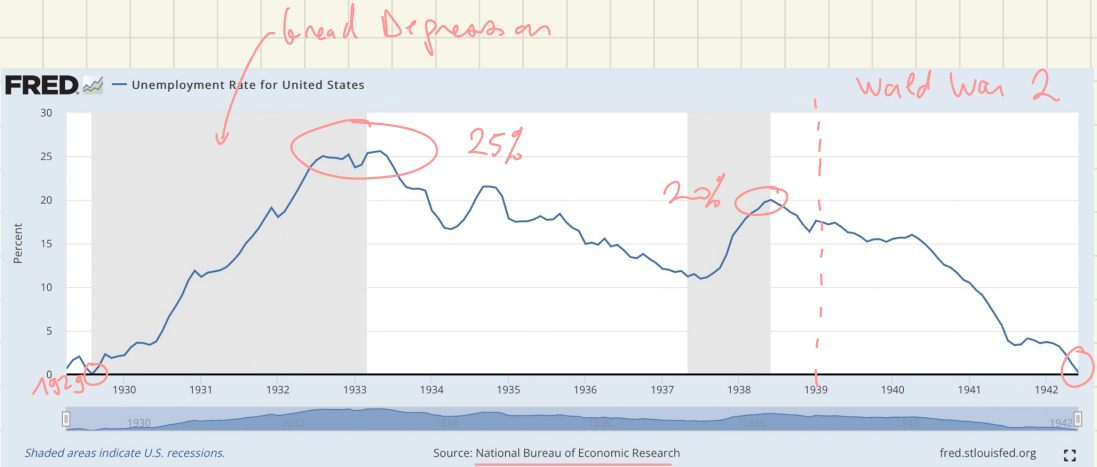

Prevalence of Unemployed Workers

Pascal Michailat

<https://www.pascalmichailat.org/t5.html>

Definition of unemployed

- > 16 years old
- reside in 50 US states
- not in armed forces
- not in mental / penal institution

part of civilian population

Unemployed if:

- no job
- ready to work
- actively searching for a job in past 4 weeks

From Current Population Survey (CPS)

World War 2 + peace.